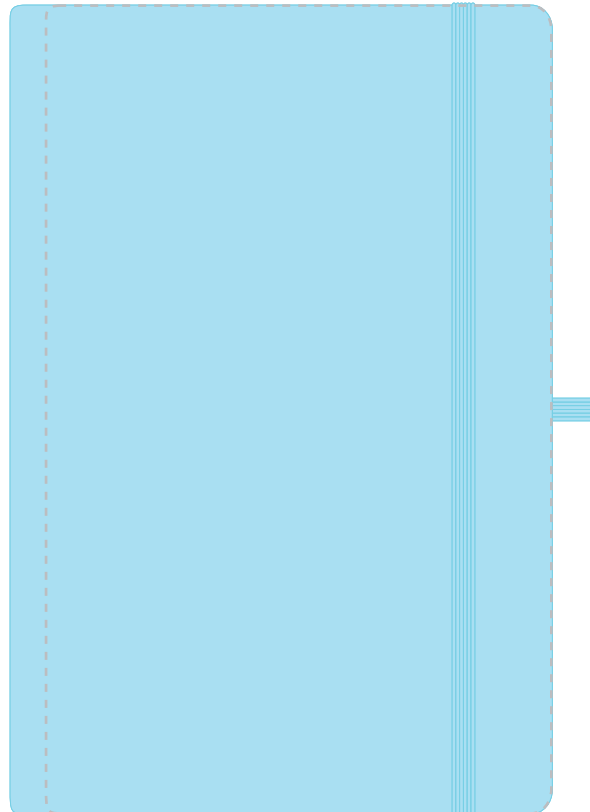

Your Ref:	Quantity:	Product Code: QS0345
Our Ref:	Version: 1	Product Colour: PASTEL BLUE

PRINTING CONCERNS:

Please note that this product has Sustainability Markings that are not visible from this perspective

We stock this item in the following colours

**PANTONE REFERENCE(S)**

- Debossing / Foil Blocking (Edge to Edge)

ARTWORK SCALE 50%

Product Image for visualisation
- colours may vary

The dashed line is to demonstrate print area and will not appear on your printed item

To proceed, please approve visual via the online system.

ARTWORK SCALE 100%
Max print area: 134mm x 214mm